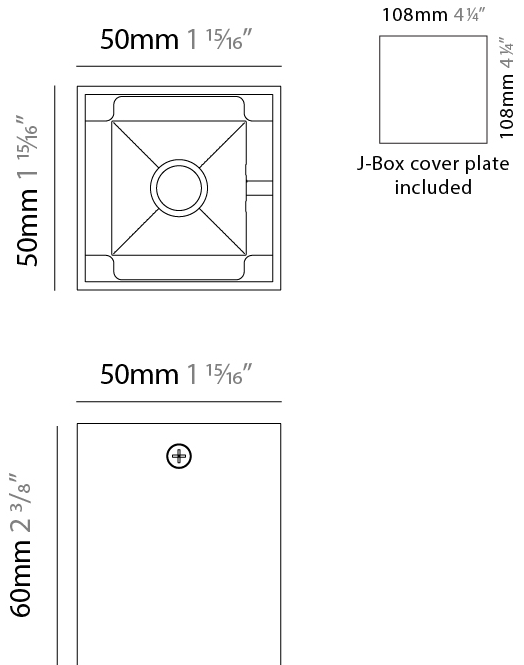

DAU SINGLE SURFACE

D92130R9-

base number Finish Options

1. To build a product code in our configurator select the specify button on the base model # product page
2. To build a manual product code on this datasheet choose from the options listed below in blue font and add the suffix to the base model #

GENERAL

Series: Dau
Subseries: Dau Single
Brand: Milan
Division: Design
Mounting Type: Surface
Mounting Location: Ceiling
Subcategory: Downlight

PHYSICAL

Shape: Cube
Length (mm): 50
Length (in): 2
Width (mm): 50
Width (in): 2
Height (mm): 60
Height (in): 2 ³/₈
Light Distribution: Direct
Fixture Finish: [BAL / MWL / BSL](#)
Fixture Material: Extruded Aluminum

ELECTRICAL

Lamp Type: LED
Input Wattage (W): 5
Dimming: Electronic Low Voltage Dimming
Input Voltage (V): 120Vac Direct Line

LED

Number of LEDs: 1
Color Temperature (°K): 3000
Max. Delivered Lumen (lm): 500
CRI: >90 CRI
Lamp Life (hrs): 50000

OPTICAL

RATINGS AND CERTIFICATIONS

Certified By: Certified for North American Standards
IP rating: IP20

PROJECT	_____
TYPE	_____
SPECIFIER	_____
QUANTITY	_____
DATE	_____